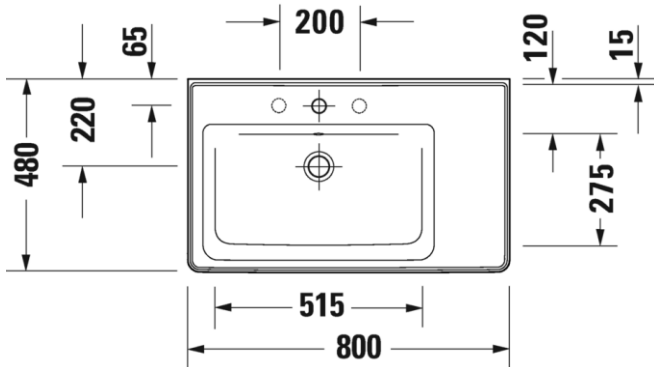

Brand : Duravit, Germany
Name : D-Neo Vanity – Wall mounted
1 pull-out compartment, Shelf
element laterally, for D-Neo # 236980
bowl on left side
Item Code : DE42580.4949
Designer : Bertrand Lejoly
Color / Finish : Graphite Matt Decor
Dimensions : Overall (LxWxH in cm)
78.4 x 45.2 x 44 cm

Item Code : 236980.0000
 Designer : Bertrand Lejoly
 Color / Finish : White
 Dimensions : Overall (LxWxH in cm)
 80 x 48 cm

Product info:

- with overflow, with tap platform, underneath glazed, bowl on left side
- Requires: 695100 bolts