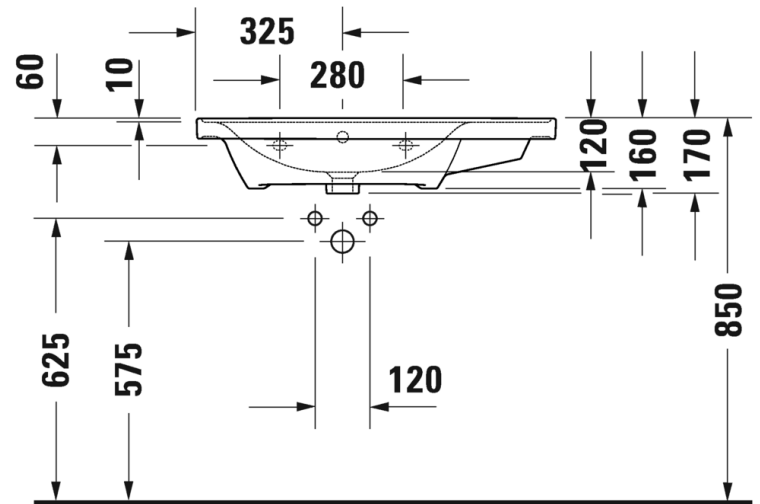

Brand : Duravit, Germany
Name : D-Neo Vanity – Wall mounted
1 pull-out compartment, Shelf
element laterally, for D-Neo # 236980
bowl on left side
Item Code : DE42580.4949
Designer : Bertrand Lejoly
Color / Finish : Graphite Matt Decor
Dimensions : Overall (LxWxH in cm)
78.4 x 45.2 x 44 cm

Item Code : 236980.0000
 Designer : Bertrand Lejoly
 Color / Finish : White
 Dimensions : Overall (LxWxH in cm)
 80 x 48 cm

Product info:

- with overflow, with tap platform, underneath glazed, bowl on left side
- Requires: 695100 bolts